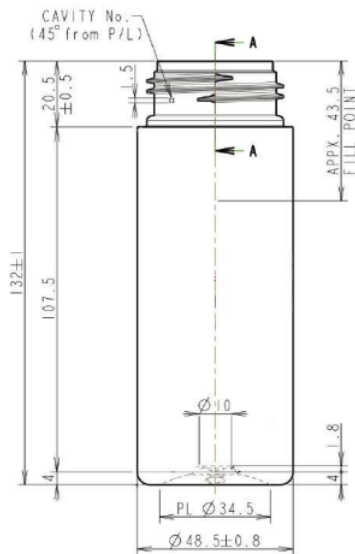

Foamer 150

General info

Item no. (SKU):	LS1142122120
Family / Range:	Foamer
Capacity:	150ml
Neck:	43/400
Weight:	24
Shape:	Round
Material:	PET
Colour:	All Colours Available
Print Areas:	N/A
Country of Origin:	Lithuania

Packaging Info

Packed in Boxes

Box Dimensions (mm):	594 x 394 x 448
Quantity per box (pcs):	
Boxes per pallet (pcs):	20
Quantity per pallet (pcs):	
Net weight (kg):	
Gross weight (kg):	
Pallet height (mm):	2400

Packed in PE bags on trays (Half pallet)

Tray dimensions (mm):	1200 x 800 x 50
Quantity per tray (pcs):	416
Quantity per PE bag (pcs):	208
PE bags per tray (pcs):	2
Trays per pallet (pcs):	8
Quantity per pallet (pcs):	3328
Net weight (kg):	80
Gross weight (kg):	94
Pallet height (mm):	1200